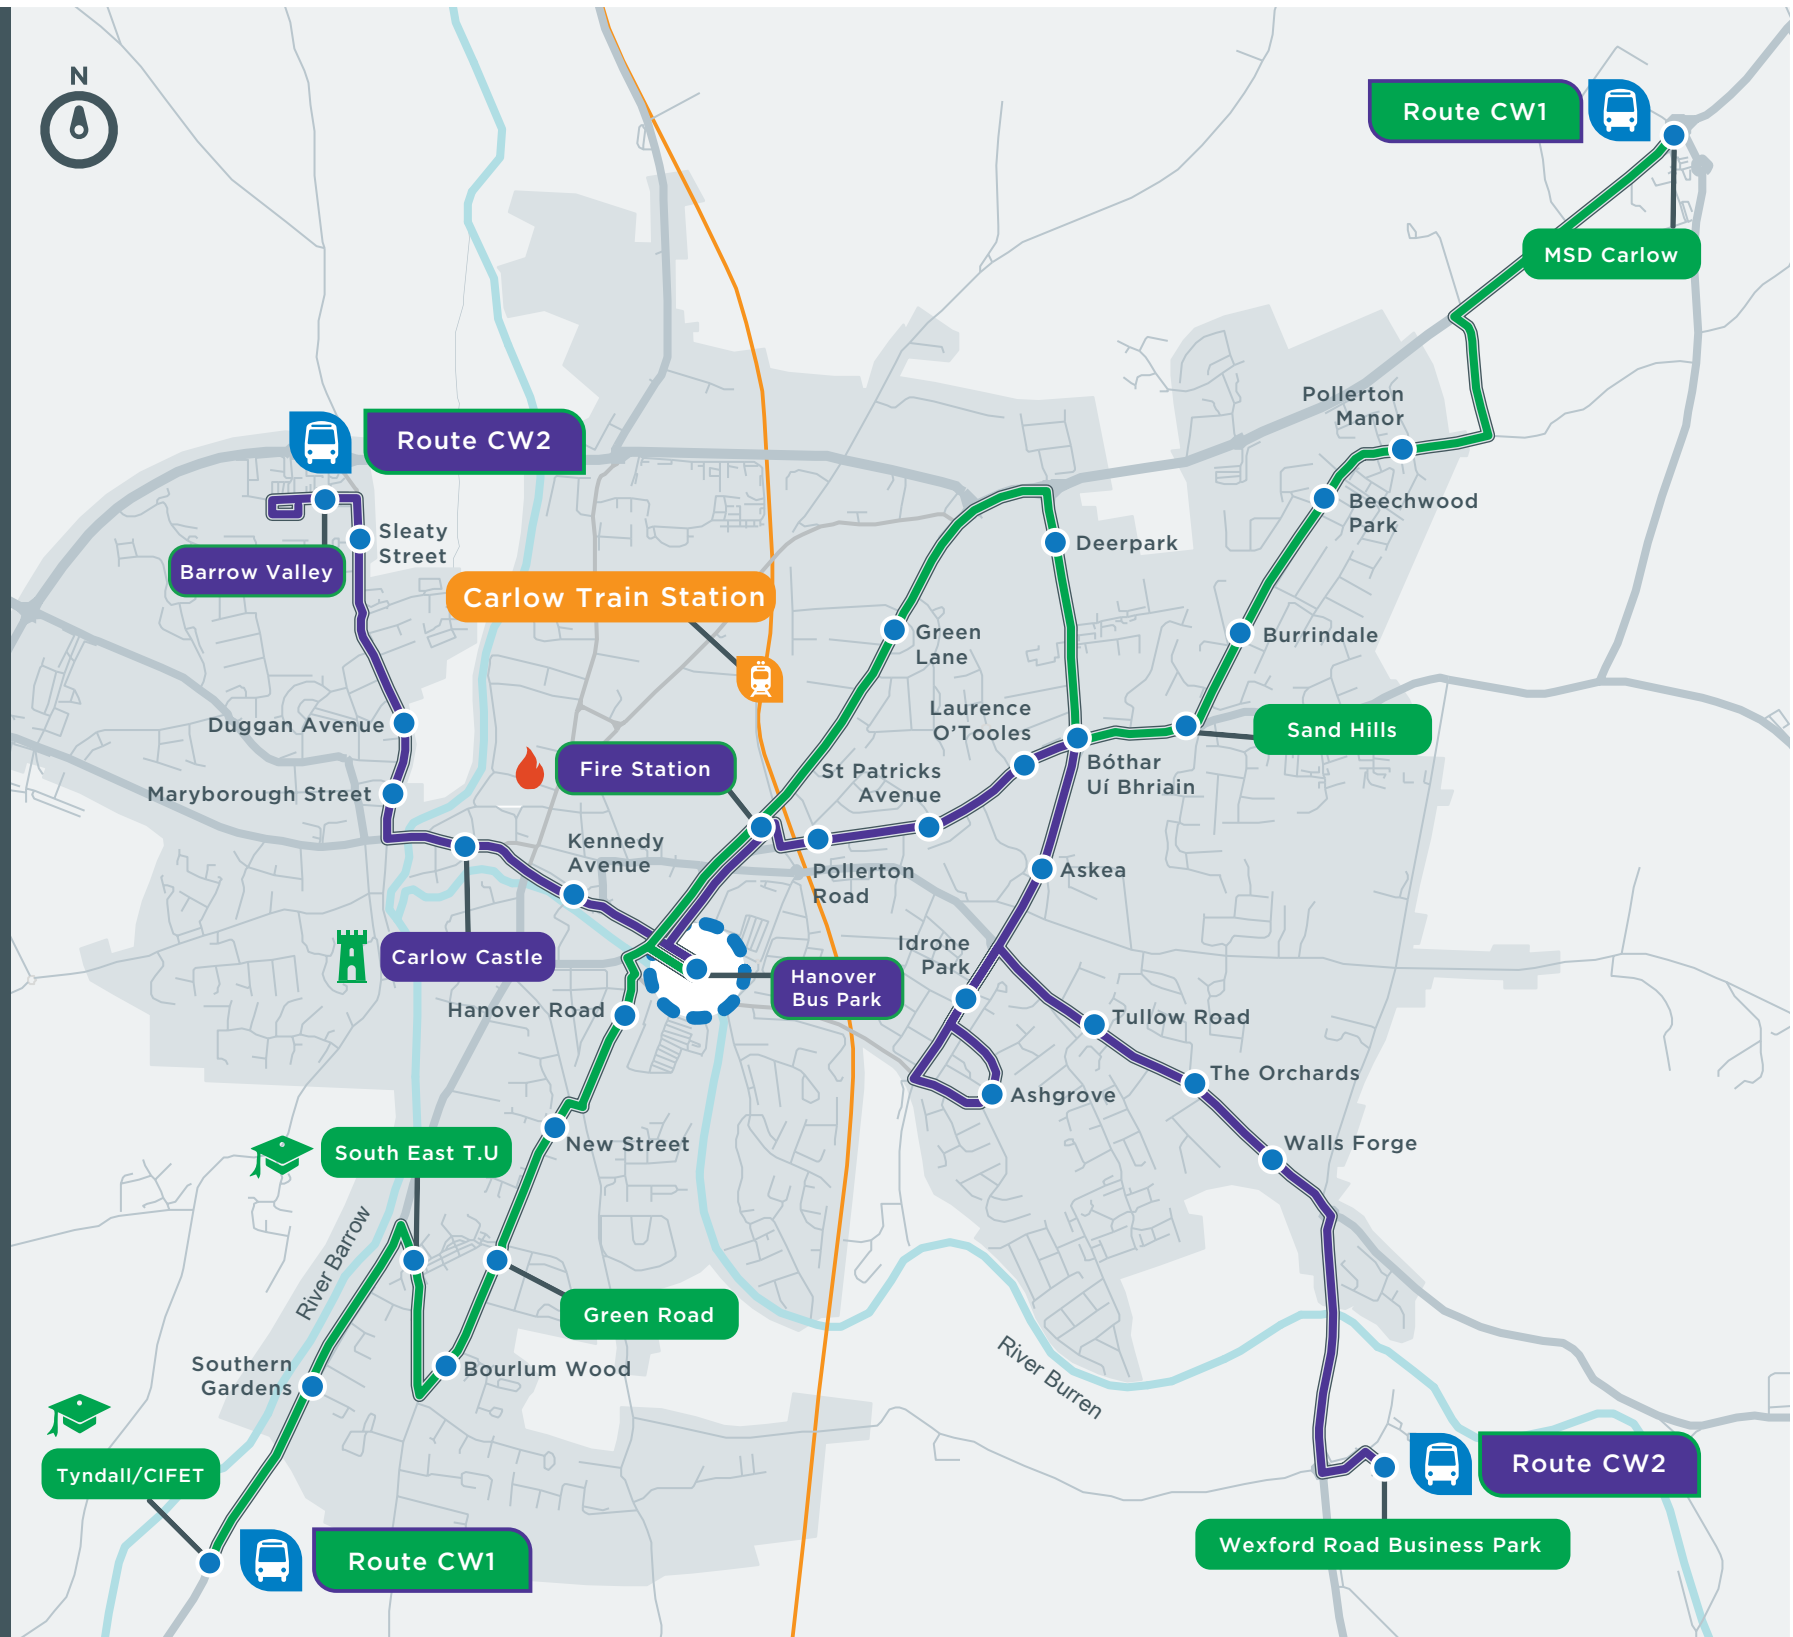

Carlow Town Bus Services

- Bus Terminus
- Train Station
- College/School
- Castle
- Bus Park
- Fire Station
- Bus Stops