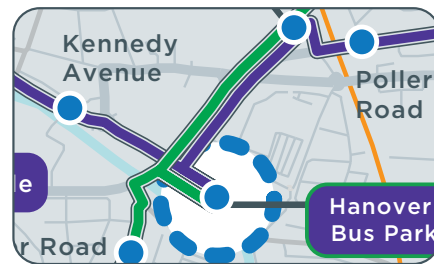

transportforireland.ie

Carlow Bus Routes

CW1: Tyndall/CIFET to MSD Carlow via town centre

CW2: Barrow Valley Retail Park to Wexford Road Business Park via town centre

Valid from July 30 2023

Bus Éireann

Frequency Guide: CW1 and CW2

Monday - Saturday		AM										PM									
Route No.		6	7	8	9	10	11	12	1	2	3	4	5	6	7	8	9	10	11	12	
CW1	Tyndall/CIFET to MSD Carlow via town centre	Approximately every 30 minutes .																			
CW2	Barrow Valley Retail Park to Wexford Road Business Park via town centre	Approximately every 30 minutes .																			

Sundays (including Bank Holidays)		AM										PM									
Route No.		8	9	10	11	12	1	2	3	4	5	6	7	8	9	10	11	12			
CW1	Tyndall/CIFET to MSD Carlow via town centre	Approximately every 30 minutes .																			
CW2	Barrow Valley Retail Park to Wexford Road Business Park via town centre	Approximately every 30 minutes .																			

Key Features of Proposed Network

Trunk section in the core of Carlow town centre, comprising Kennedy Avenue and Barrack Street, which will be served by both routes.

Both routes pass close to the rail station which is a **400m walk** from the nearest stop.